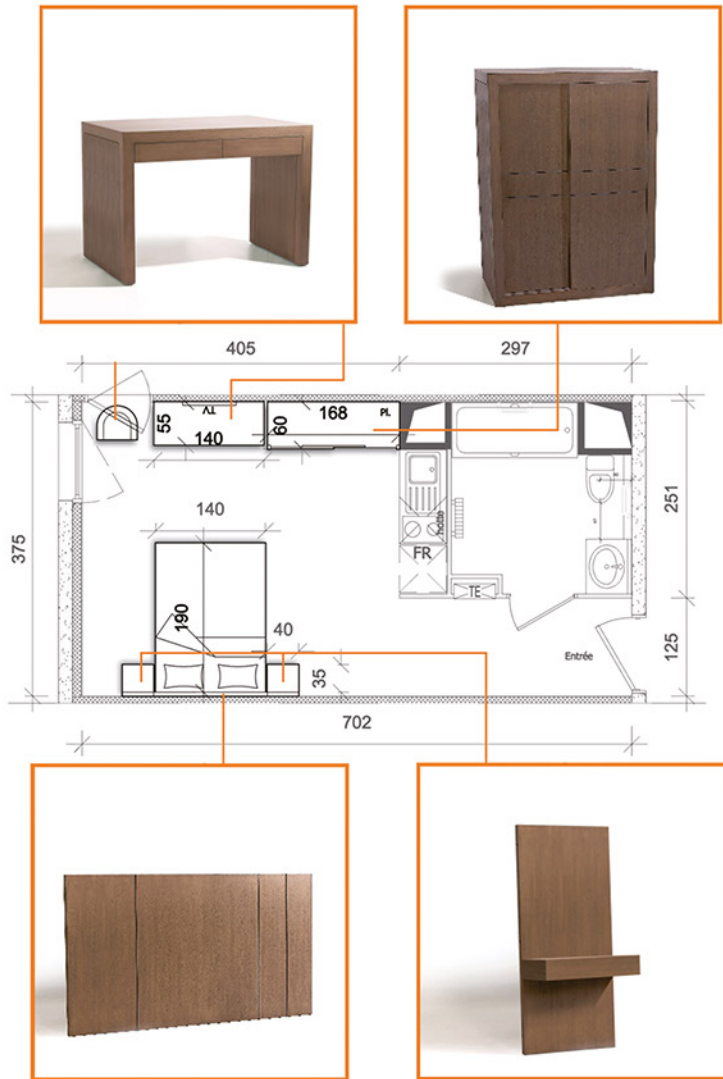

Apartment Furnishing
Pessac, France